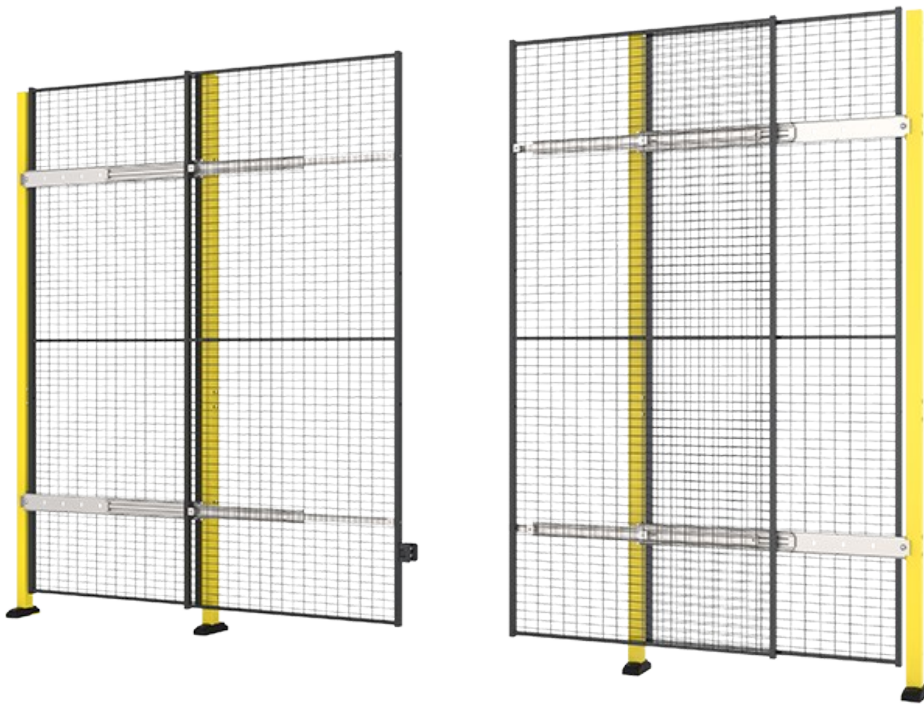

# Sliding door without rail with centre lock

Sliding door without rail with centre lock are the perfect solution where unrestricted height clearance is required and where a large opening is needed. The door is a good choice where goods must be moved using an overhead travelling crane or fork lift truck.

Maximum height is 2300 mm and maximum width is 2800. *\*The maximum width varies depending on the used locking solution.*

*(Posts, handles and panels are not included in the door package. Opening dimensions may be limited depending on the type of lock chosen.)*

## Height 2300 mm 5 articles

ARTICLES / DESCRIPTION	MAX OPENING WIDTH (MM)	MAX HEIGHT (MM)	PANEL	FITS POSTS
 <b>D27-XXX180</b> Sliding door without rail, centre lock	1740	2300	Mesh	Classic 50x50
 <b>D27-XXX280</b> Sliding door without rail, centre lock	2740	2300	Mesh	Classic 50x50
 <b>D47-XXX580</b> Sliding door without rail, centre lock	5760	2470	Mesh	Premium 70x70
 <b>DP27-XXX180</b> Double sliding doors w/o upper frame - centre lock	1740	2300	Plastic Sheet metal	Classic 50x50
 <b>DP27-XXX280</b> Double sliding doors w/o upper frame - centre lock	2740	2300	Plastic Sheet metal	Classic 50x50

## Height 2500 mm 6 articles

ARTICLES / DESCRIPTION	MAX OPENING WIDTH (MM)	MAX HEIGHT (MM)	PANEL	FITS POSTS
 <b>D29-XXX380</b> Sliding door without rail with centre lock	3640	2500	Mesh	Classic 50x50
 <b>D29-XXX480</b> Sliding door without rail with centre lock	4640	2500	Mesh	Classic 50x50
 <b>D29-XXX580</b> Sliding door without rail with centre lock	5640	2500	Mesh	Classic 50x50
 <b>DP29-XXX380</b> Sliding door without rail with centre lock	3640	2300	Plastic Sheet metal	Classic 50x50 Premium 70x70
 <b>DP29-XXX480</b> Sliding door without rail with centre lock	4640	2300	Plastic Sheet metal	Classic 50x50 Premium 70x70
 <b>DP29-XXX580</b> Sliding door without rail with centre lock	5640	2300	Plastic Sheet metal	Classic 50x50 Premium 70x70